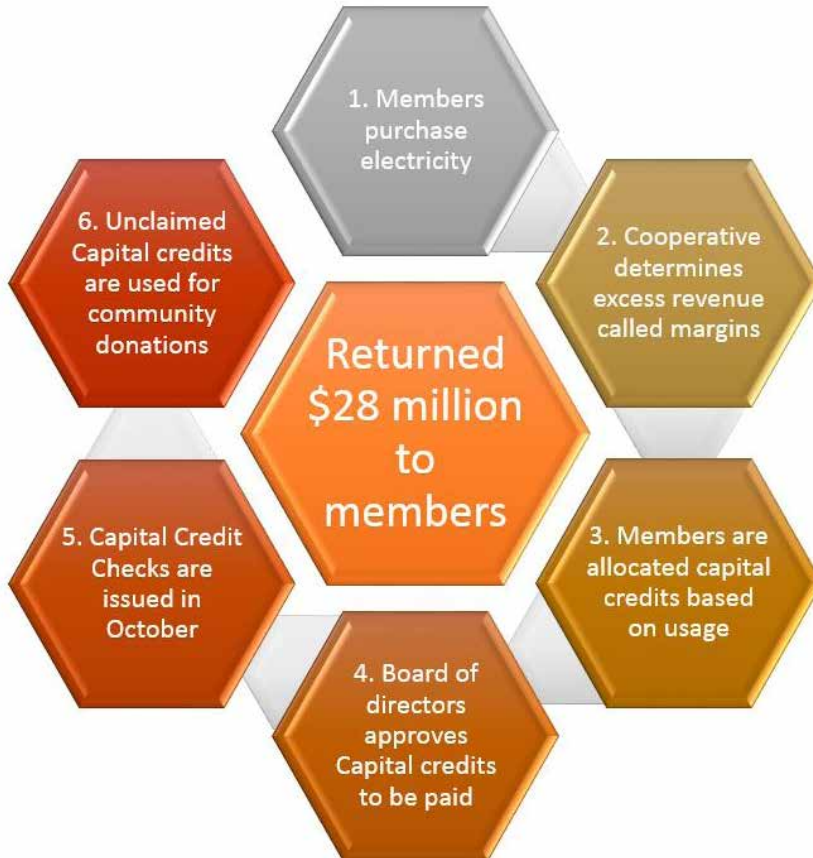

Barron Electric Cooperative Office Hours:
Monday - Friday 7:45 a.m. - 4:30 p.m.
800-322-1008 • 715-537-3171
For outages only: 866-258-8722
barronelectric.com

**Over
\$600,000 in
Capital
Credits**

How Do Capital Credits Work?